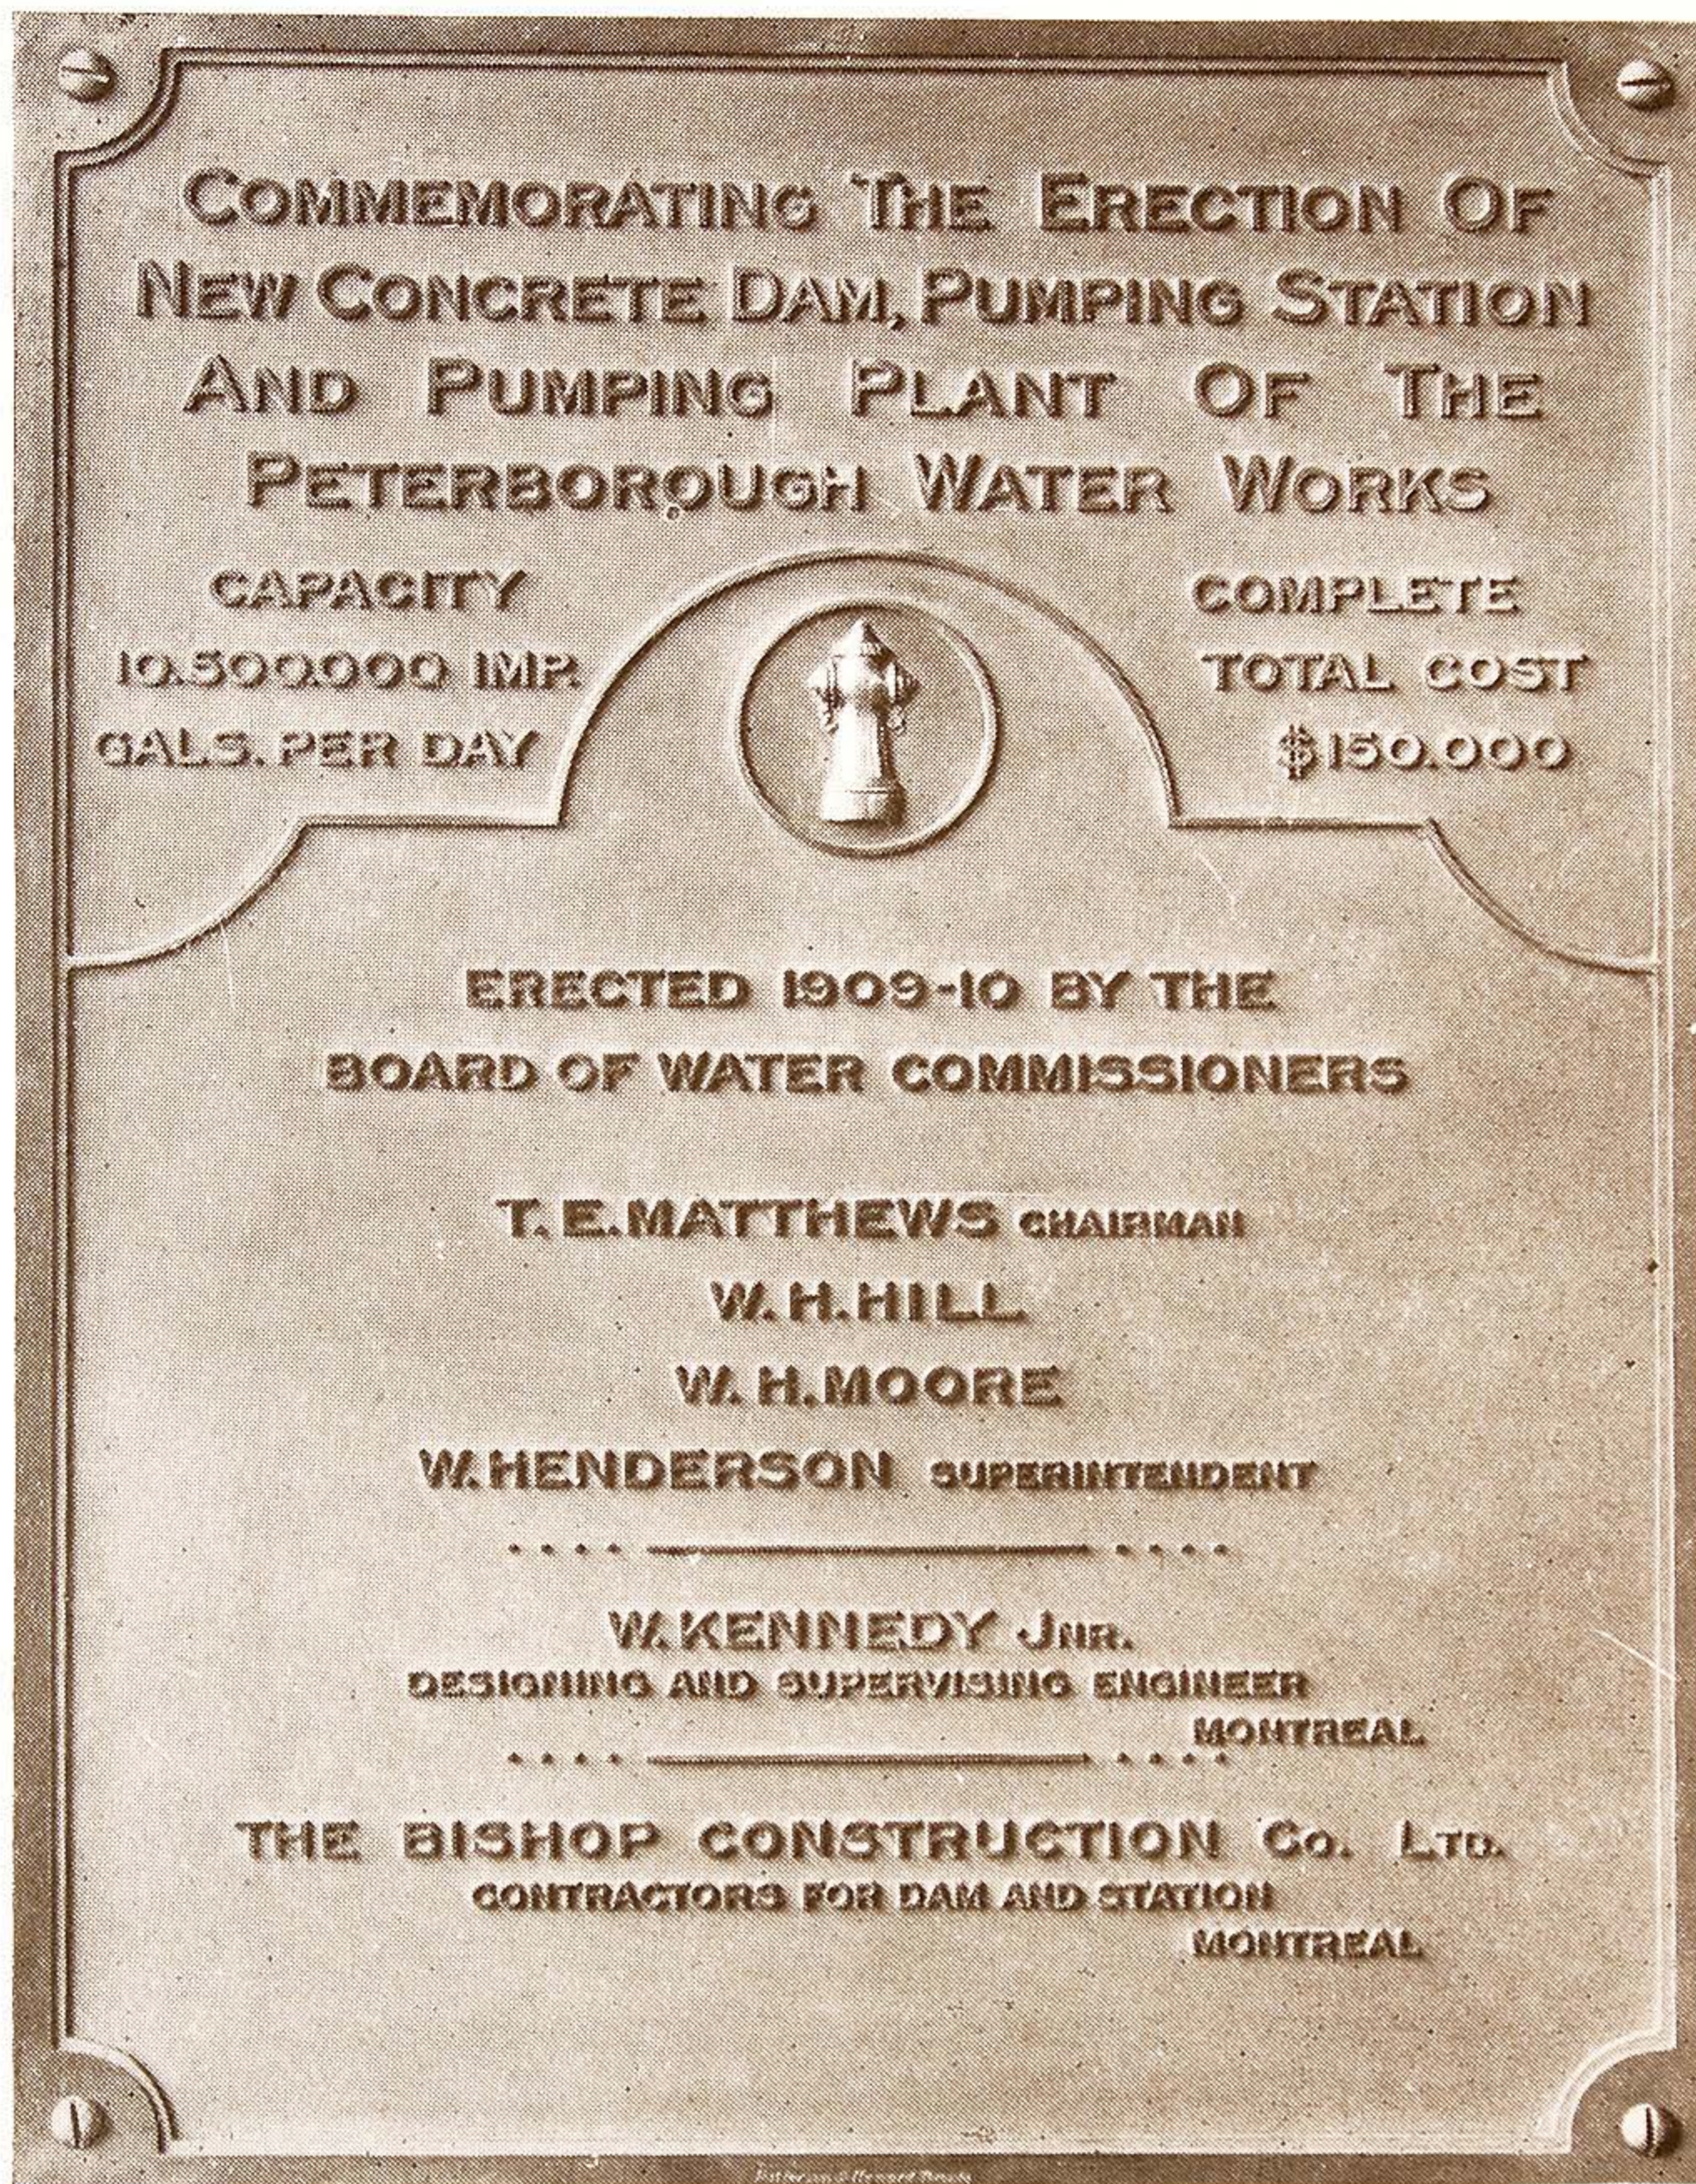

### Commemorative Solid Bronze Tablet

Cut from the solid, a sharpness unobtainable by casting

Statuary Finish, Letters and Border in Relief

Installed in Brantford, Ont.

Original size 24 x 30 inches

Plate 81